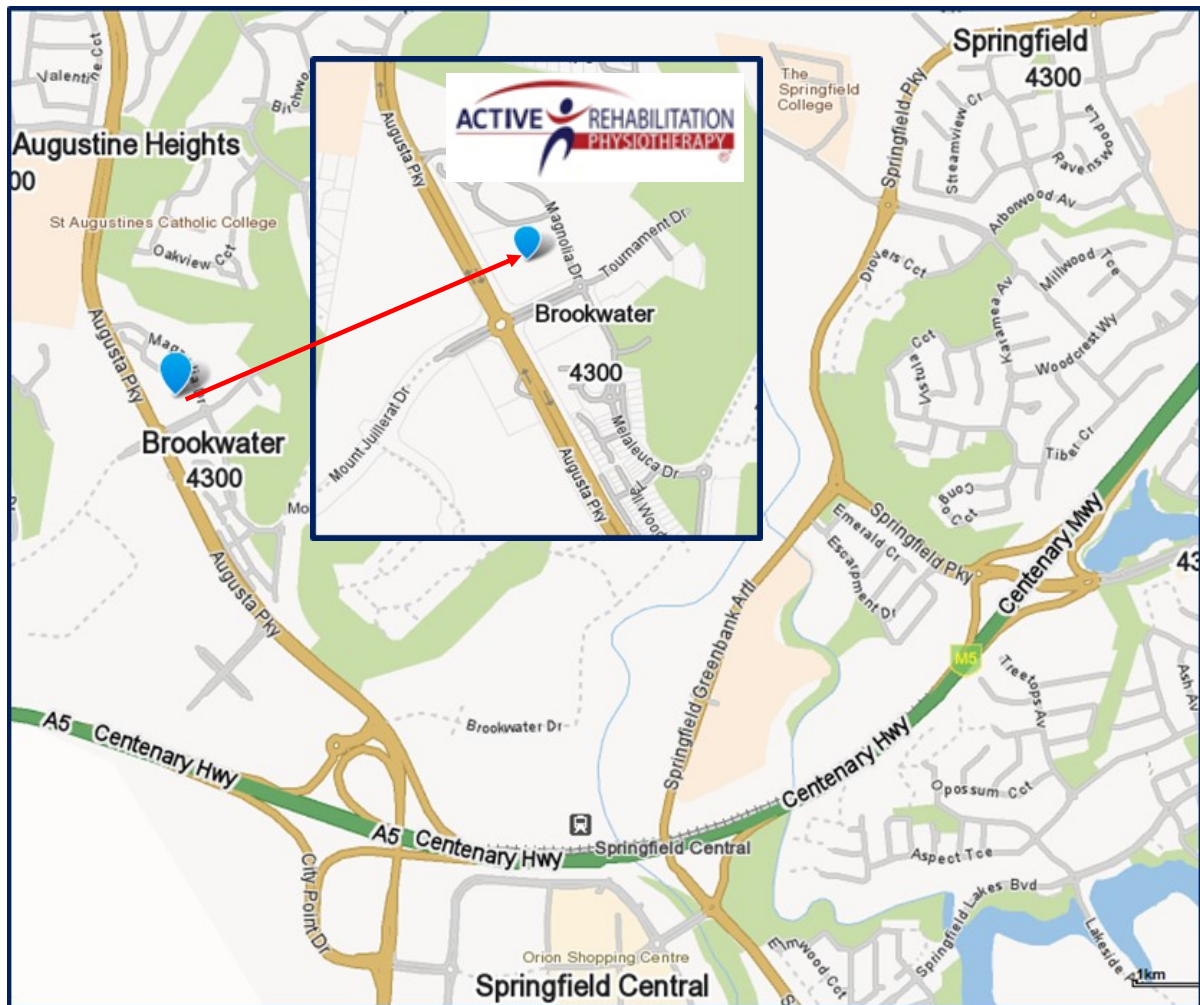

## Directions to Mars Clinic - Brookwater

Address: Woolworths Brookwater Village, Mater Health Centre,  
16/2 Tournament Drive, Brookwater QLD 4300

### By Bus

Route 526 regularly services both train stations, disembark on Augusta Parkway at Brookwater Golf Club stop located opposite Woolworths Brookwater Village

- On arrival at Brookwater Village take the lift to level 1 (Mater Health Centre Floor) and follow the signs to Active Rehabilitation Physiotherapy

Mars Clinic is located within:

**Mars Clinic : Your Partner in Children’s Continen**

### From Ipswich:

- Head east on Brisbane Street towards Union Place
- Continue onto Queen Victoria Parade
- Slight right onto Glebe Road
- Turn right onto South Station Road/State Route 39
- Take the 2<sup>nd</sup> left onto Blackstone Road/State Route 61, continue to follow State Route 61
- Turn left onto Mary Street/State Route 61, continue to follow State Route 61
- Keep right at the fork
- Continue onto Jones Road
- Continue onto Augusta Parkway; go through 3 roundabouts
- At the 4<sup>th</sup> roundabout, take the 1<sup>st</sup> exit onto Tournament Drive